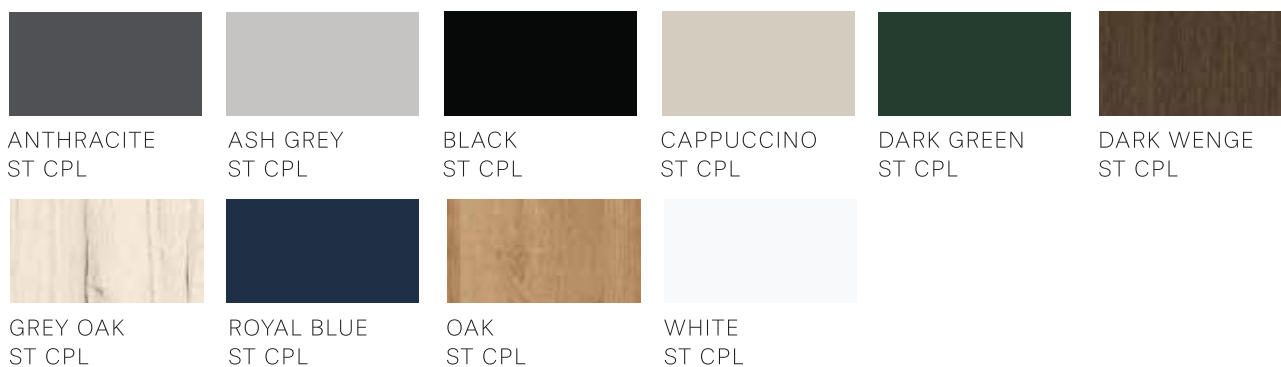

LAMINATES

Colors available for the interior doors.

GREKO, FINISH

PREMIUM

CPL

UV PAINTED

TITANIUM
WHITE UV

Please note: The UV-painted color option is available only for lacquered doors.

DOOR STRUCTURE

AVAILABLE DOOR CONFIGURATIONS

INLAYS

AVAILABLE INLAY FINISHES

BLACK

BRUSHED COPPER

BRUSHED GOLD

BRUSHED GOLD