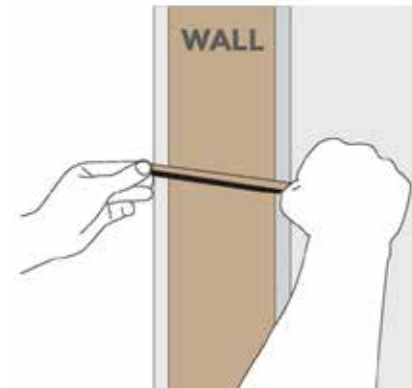

HERSE SET

HERSE LUX

HERSE MAX

HERSE SET
CAPPUCINO

HERSE LUX 107

HERSE MAX 26

HERSE MAX 30

HERSE MAX 31

Wall Thickness

Take your wall thickness measurement from edge to edge (as illustrated here).

Measuring the Jamb Width

Jamb width refers to the thickness of the wall where the door unit will be installed.