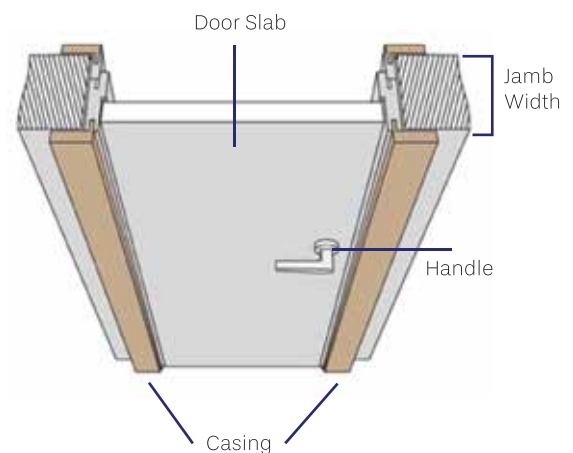

Wall Thickness

Take your wall thickness measurement from edge to edge (as illustrated here).

Measuring the Jamb Width

Jamb width refers to the thickness of the wall where the door unit will be installed.

Accurately measuring this is crucial when replacing a door unit. If the jamb is too narrow, it may leave the rough opening or framing exposed. On the other hand, if it's too wide, it will need to be trimmed to fit properly.

Incorrect jamb sizing can lead to issues like difficulty closing the door, poor sealing against outside elements, or drafts.

LAMELLAS

Lamellas are stylish wall elements, they can be easily mounted using a strip or adapters. Available in PREMIUM and ST CPL veneers presented on 'Colors' page.