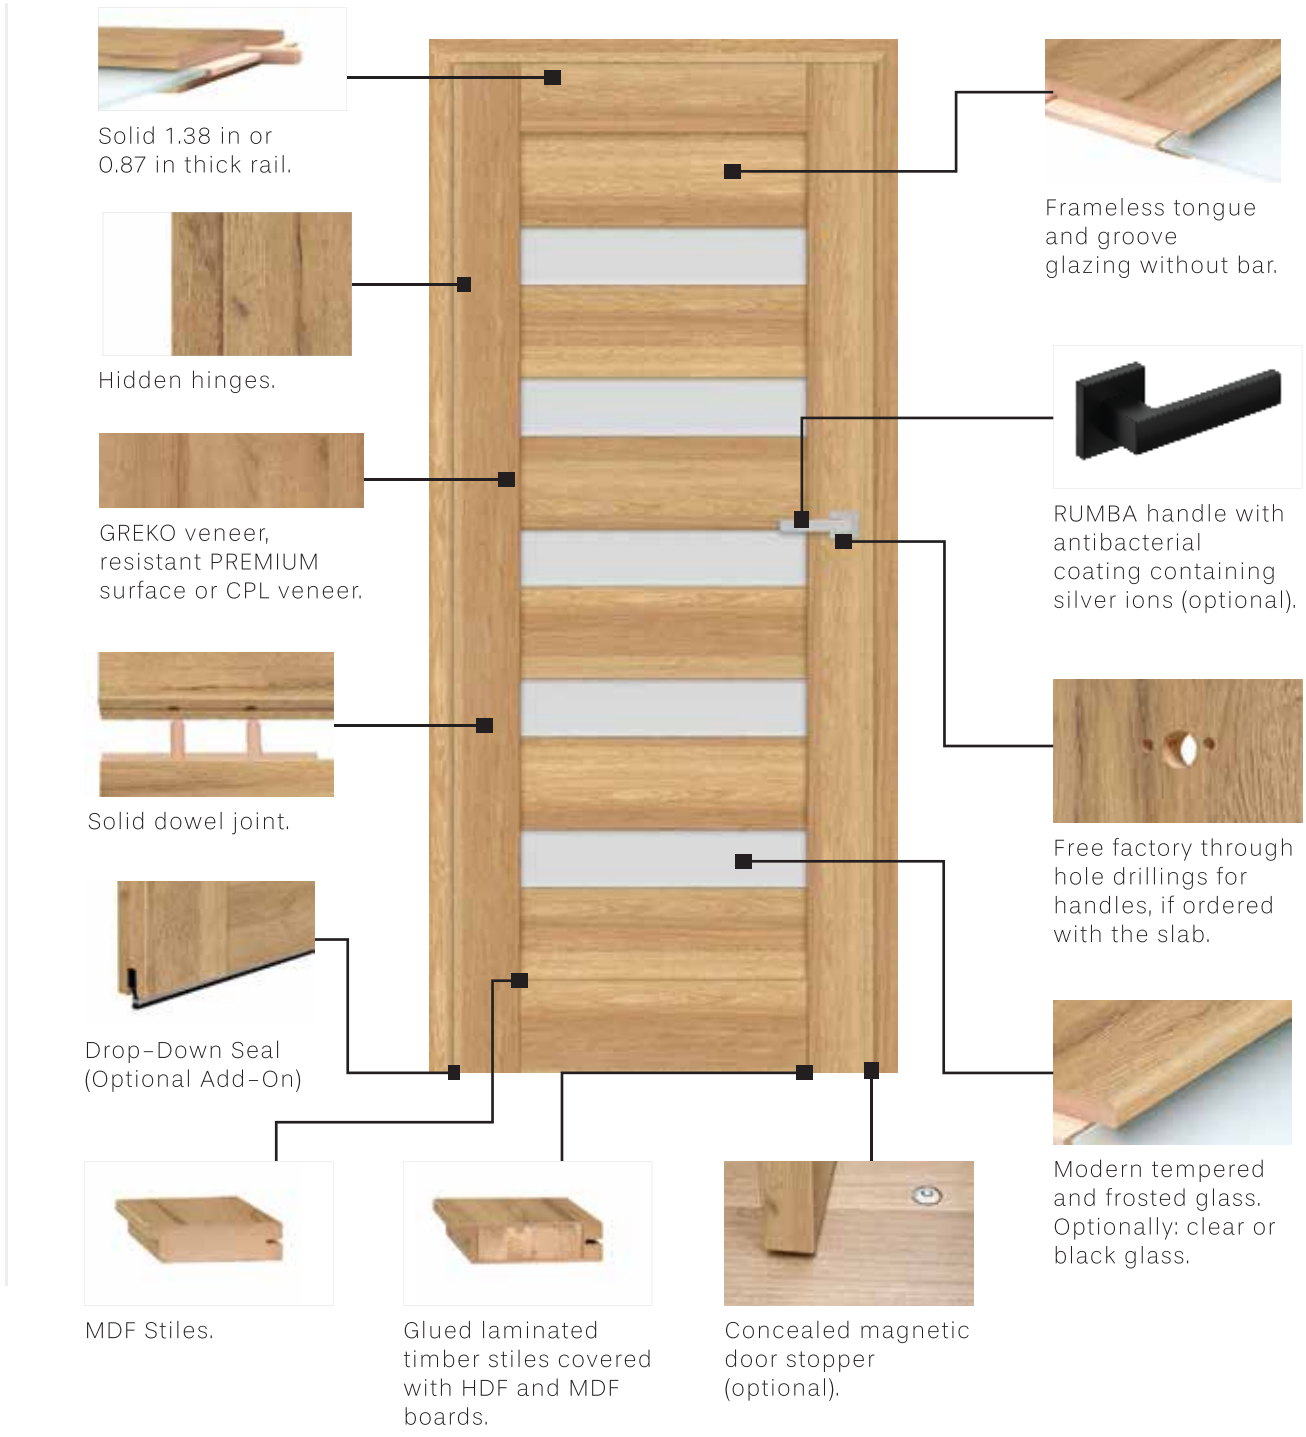

EUROPEAN DOORS

INTERIOR DOORS

Innovation At Your Doorstep

INDEX

LAMINATES	4
DOOR STRUCTURE	5
<hr/>	
DOOR CATEGORIES:	
INLAYS	6-9
LAQUERED DOORS	10-11
PANEL DOORS	12-15
GARAGE & CONDO DOORS	16
FRAMING SPECIFICATIONS	17
<hr/>	
LAMELLAS	18
HARDWARE	19

LAMINATES

Colors available for the interior doors.

GREKO, FINISH

PREMIUM

CPL

UV PAINTED

TITANIUM
WHITE UV

Please note: The UV-painted color option is available only for lacquered doors.

DOOR STRUCTURE

AVAILABLE DOOR CONFIGURATIONS

INLAYS

AVAILABLE INLAY FINISHES

BLACK

BRUSHED COPPER

BRUSHED GOLD

BRUSHED GOLD