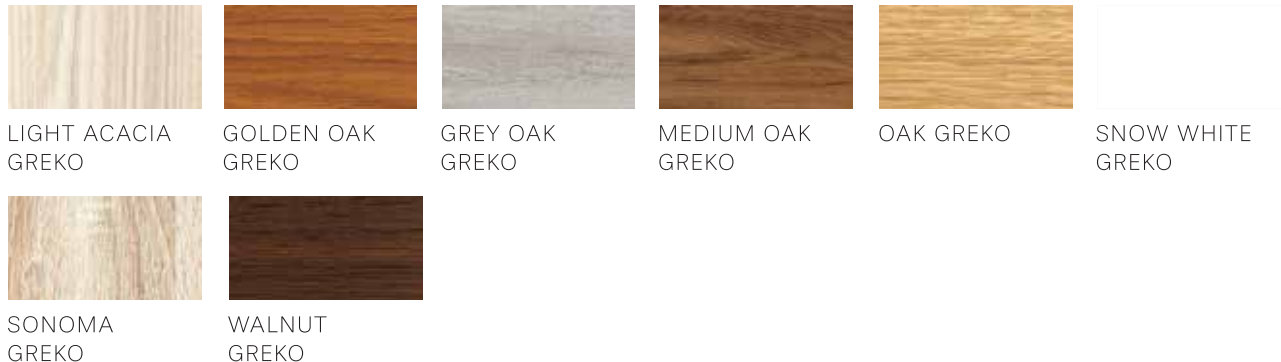

LAMINATES

Colors available for the interior doors.

GREKO, FINISH

PREMIUM

CPL

UV PAINTED

TITANIUM
WHITE UV

Please note: The UV-painted color option is available only for lacquered doors.