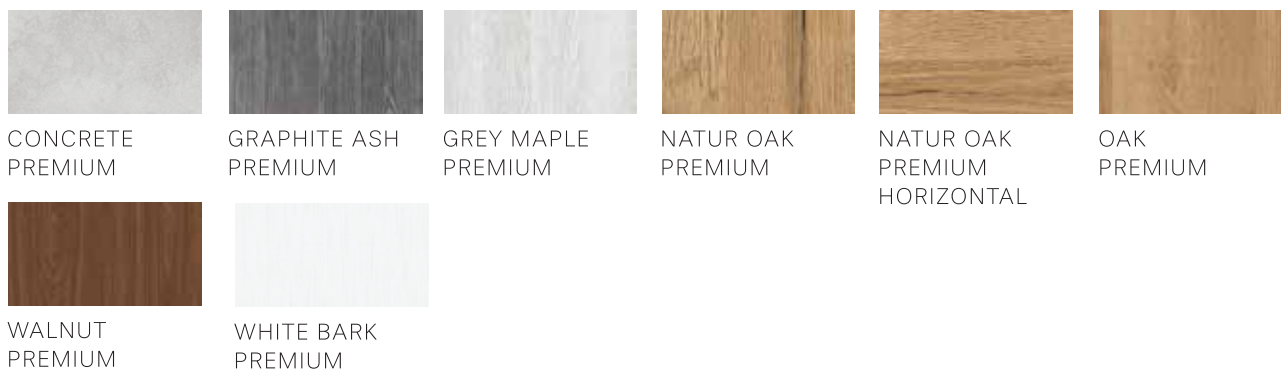

LAMINATES

Colors available for the interior doors.

GREKO, FINISH

PREMIUM

CPL

UV PAINTED

TITANIUM
WHITE UV

Please note: The UV-painted color option is available only for lacquered doors.