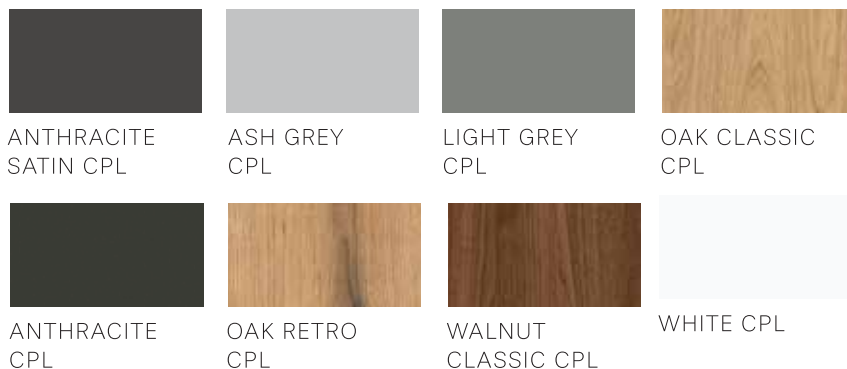

LAMINATES

Colors available for the interior doors.

GREKO, FINISH

PREMIUM

CPL

UV PAINTED

TITANIUM
WHITE UV

Please note: The UV-painted color option is available only for lacquered doors.

DOOR STRUCTURE

AVAILABLE DOOR CONFIGURATIONS

INLAYS

AVAILABLE INLAY FINISHES

BLACK

BRUSHED COPPER

BRUSHED GOLD

BRUSHED GOLD