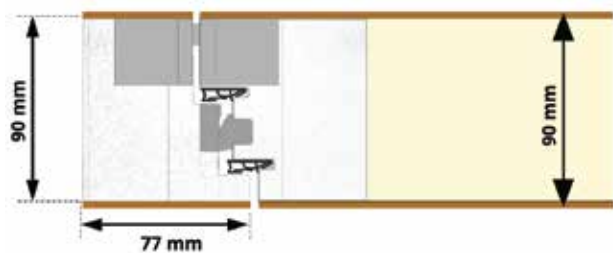

The ultimate line is made up of entirely composite materials, where both sides are flush with the frame, stable, ultra-warm, in an unlimited catalog of solutions.

U ULTIMATE

STANDARD ACCESSORIES

- 90 mm thick composite door slab
- anti-Burglary Class RC2 or RC3
- does not require an overhang
- includes hidden hinges
- composite door frame