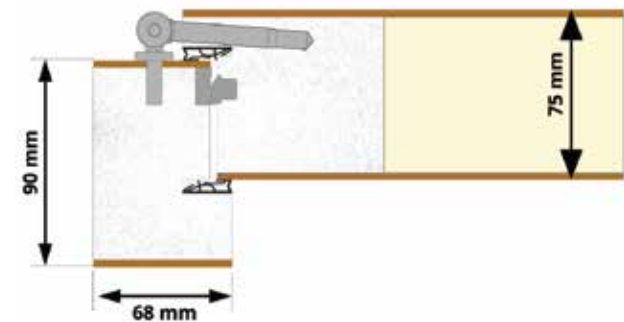

V VISION

STANDARD ACCESSORIES

- 75 mm thick composite door slab
- anti-Burglary Class RC2
- does not require an overhang
- composite door frame

ARCTIC AND ARCTIC PLUS

PVC profiles are resistant to moisture, perfectly insulate from cold and require no maintenance. The system of extensions, connectors, and clamps provide the possibility for any frame configuration.