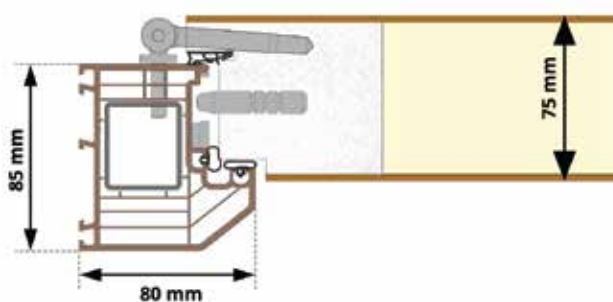

AP ARCTIC PLUS

STANDARD ACCESSORIES

- 75 mm thick composite door slab
- anti-Burglary Class RC2
- does not require an overhang
- PVC door frame