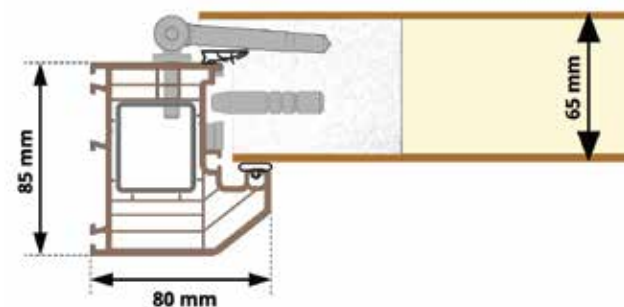

A ARCTIC

STANDARD ACCESSORIES

- 65 mm thick composite door slab
- anti-Burglary Class RC2
- does not require an overhang
- PVC door frame