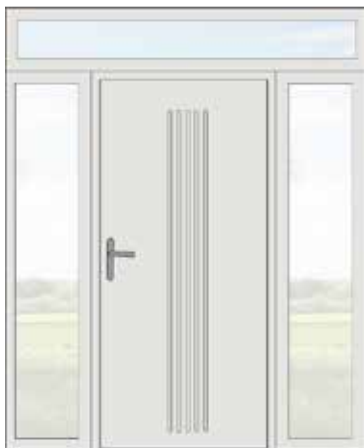

Sidelights and transom lights are an excellent choice for bringing more natural daylight into the interior of your home.

KEY:

U Ultimate	AP Arctic Plus
V Vision	A Arctic

VARIANT I

VARIANT II

VARIANT III

VARIANT IV