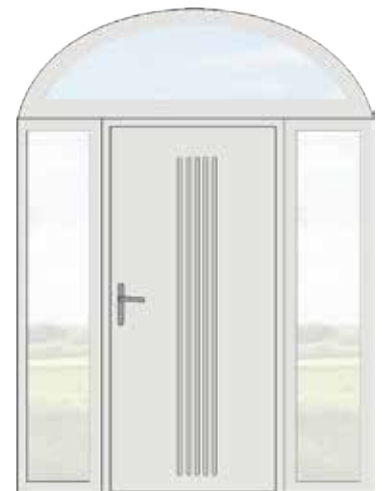

VARIANT VIII

WINDOW GLAZING

Enhance your entryway with our stylish glazing options, available for both sidelights and door models.

Choose from a variety of designs to add elegance and light to your home.